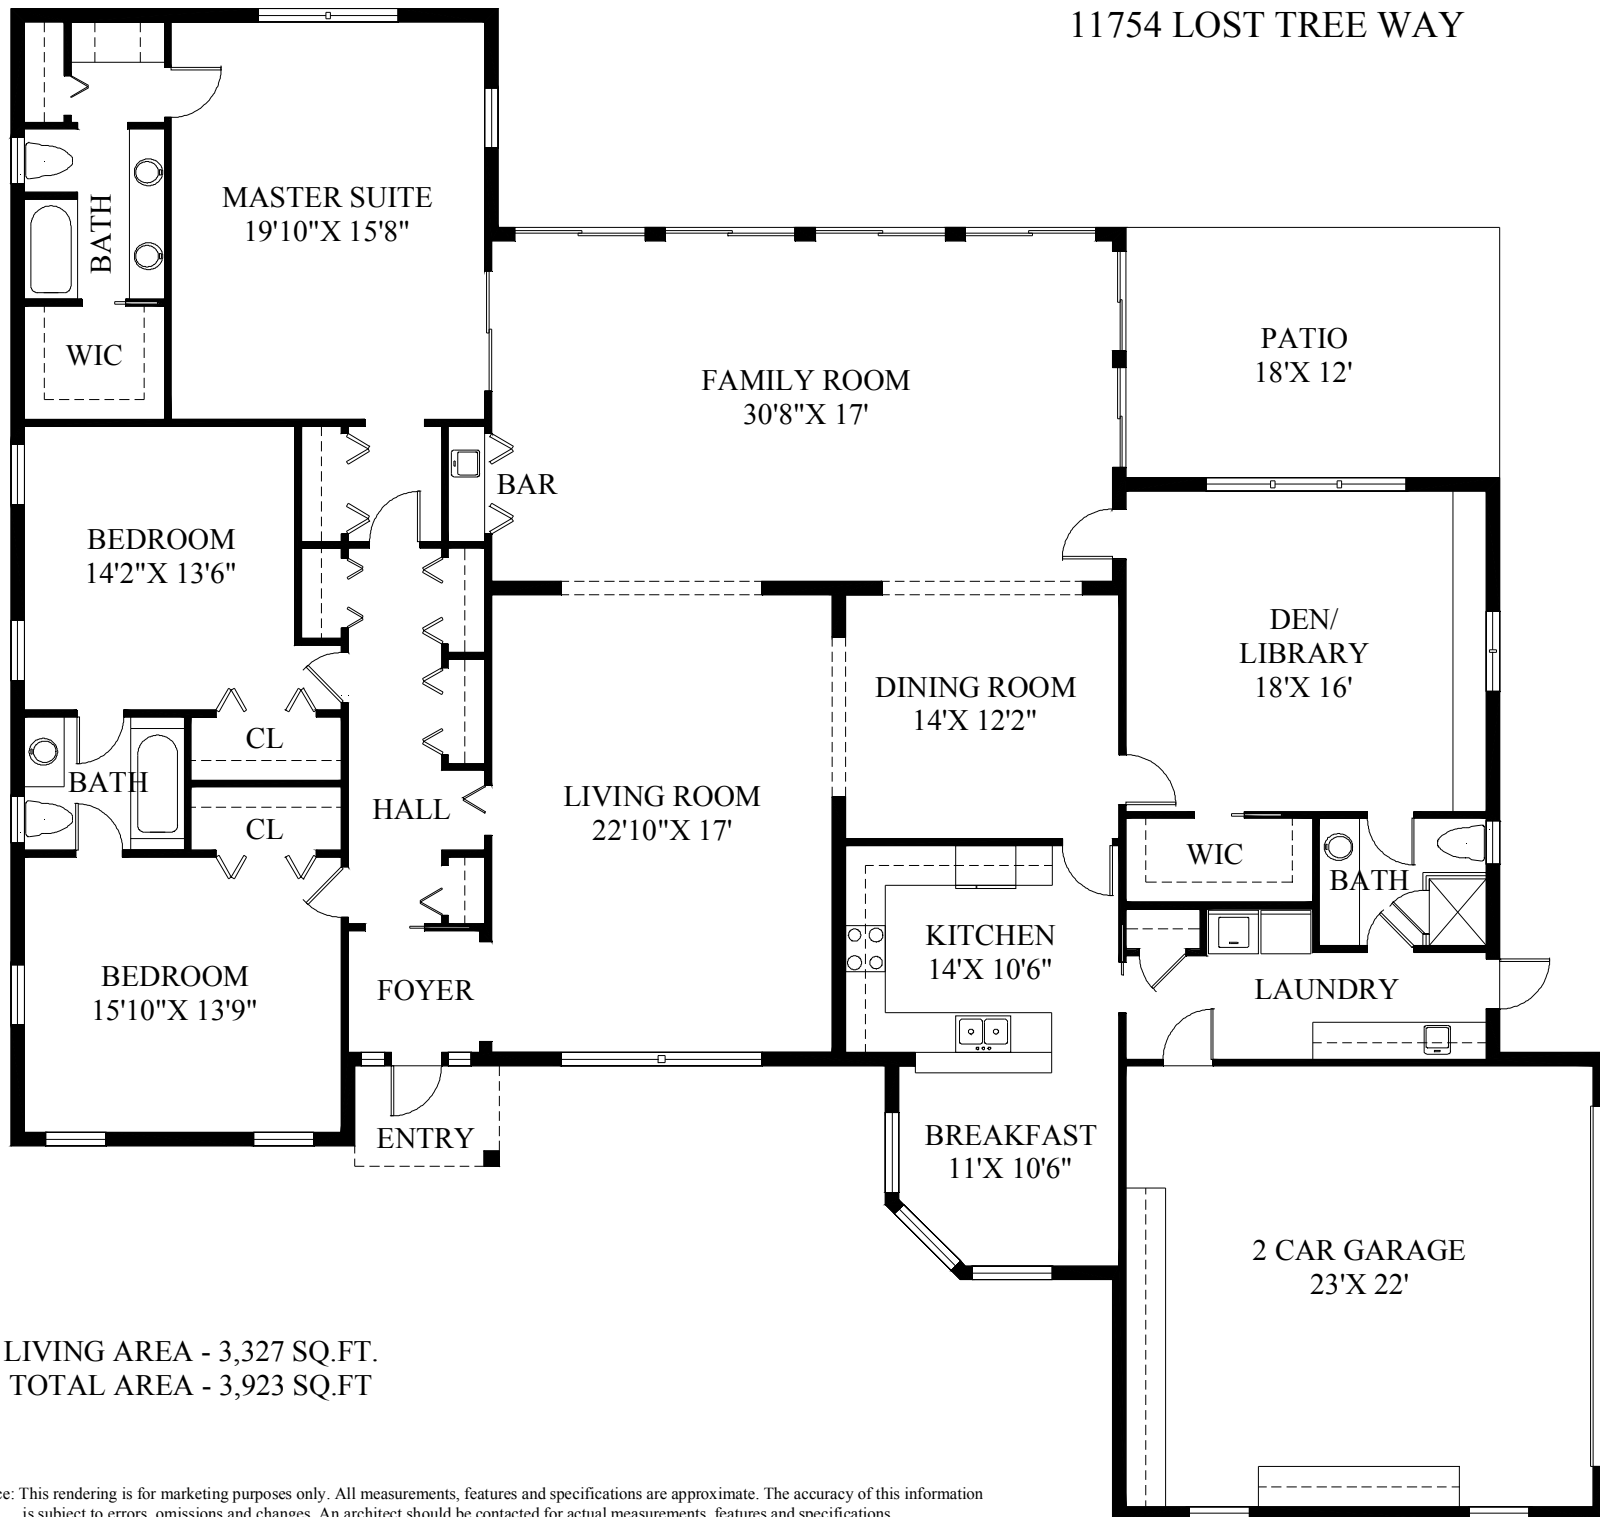

11754 LOST TREE WAY

LIVING AREA - 3,327 SQ.FT.  
TOTAL AREA - 3,923 SQ.FT

Notice: This rendering is for marketing purposes only. All measurements, features and specifications are approximate. The accuracy of this information is subject to errors, omissions and changes. An architect should be contacted for actual measurements, features and specifications.